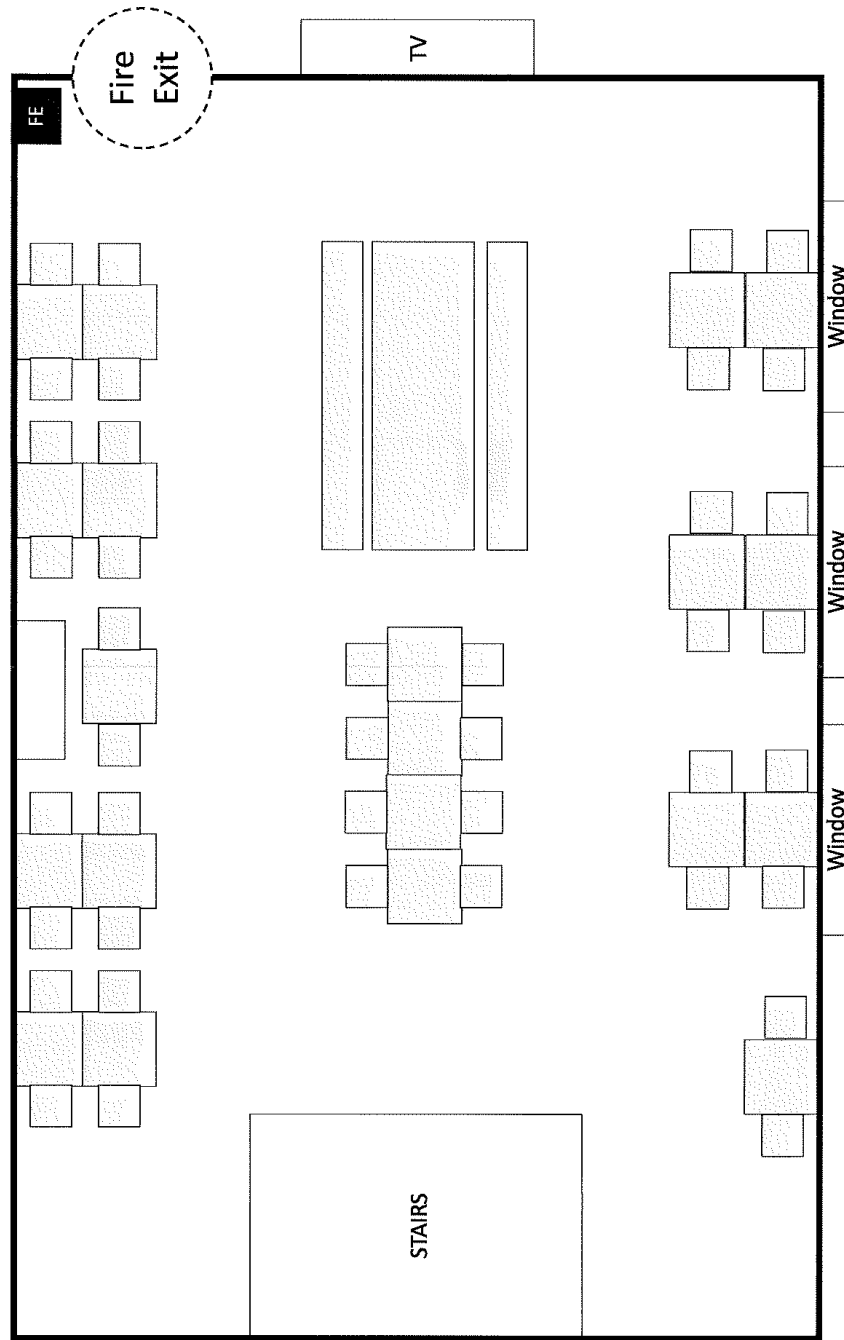

**Site Layout Plan in Support of Application to Vary
Premises Licence at 1 Lon Y Twyn, Caerphilly, CF83
1NW**

High-Level Site Layout

Brew Monster Ltd, 1 Lon Y Twyn, Caerphilly, CF83 1NW

Site Layout: Internal Ground Floor

Brew Monster Ltd, 1 Lon Y Twyn, Caerphilly, CF83 1NW

= Licensable Area

= Fire Extinguisher

= Point of Access/Egress to/From Premises

Site Layout: Internal First Floor

Brew Monster Ltd, 1 Lon Y Twyn, Caerphilly, CF83 1NW