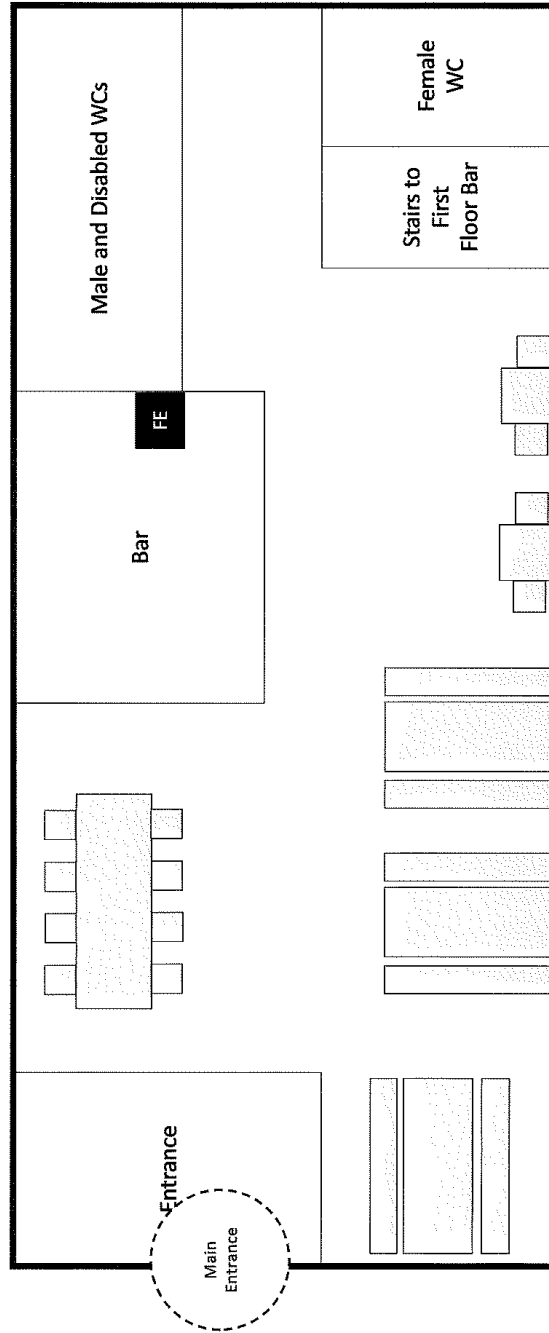

**Site Layout Plan in Support of Application to Vary
Premises Licence at 1 Lon Y Twyn, Caerphilly, CF83
1NW**

High-Level Site Layout

Brew Monster Ltd, 1 Lon Y Twyn, Caerphilly, CF83 1NW

Site Layout: Internal Ground Floor

Brew Monster Ltd, 1 Lon Y Twyn, Caerphilly, CF83 1NW

= Licensable Area

= Fire Extinguisher

= Point of Access/Egress to/From Premises

Site Layout: Internal First Floor

Brew Monster Ltd, 1 Lon Y Twyn, Caerphilly, CF83 1NW

Site Layout: Exterior

Brew Monster Ltd, 1 Lon Y Twyn, Caerphilly, CF83 1NW